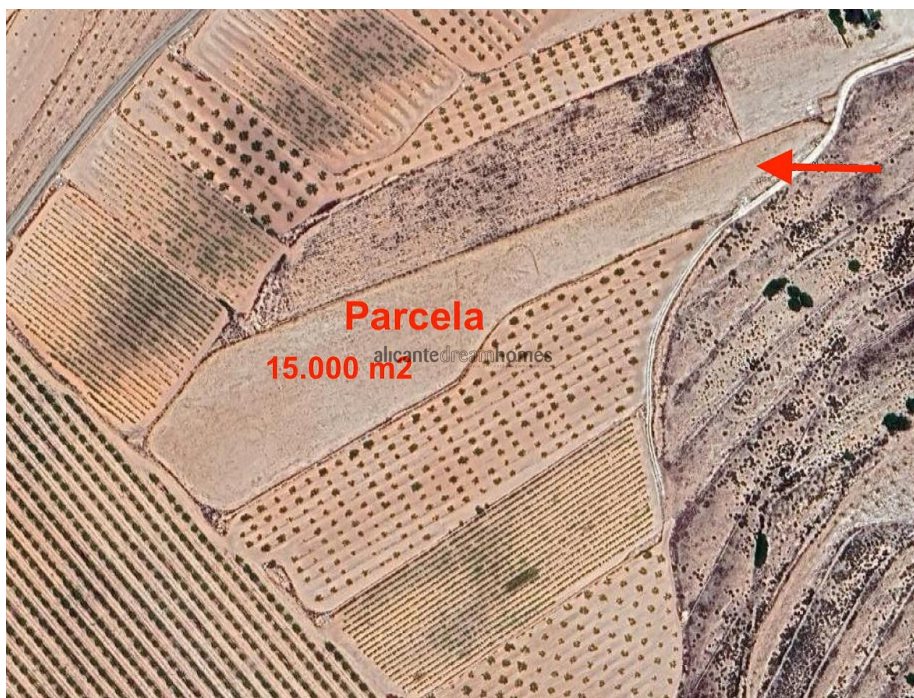

15,000m2 of land in Pinoso with electricity onsite and drinking water close

Ref: IVW13768

Price
75,000€

Property type : Land

Location : Pinoso

Area : Alicante

Bedrooms : 0

Bathrooms : 0

Swimming pool : Optional

Garden : Private

Orientation : East

Views : Countryside views

Parking : Driveway

House area : 15000 m²

✓ Mains Electric

Plot of land near Lel, 15,000m2 with electric point on the land, and with drinking water close.